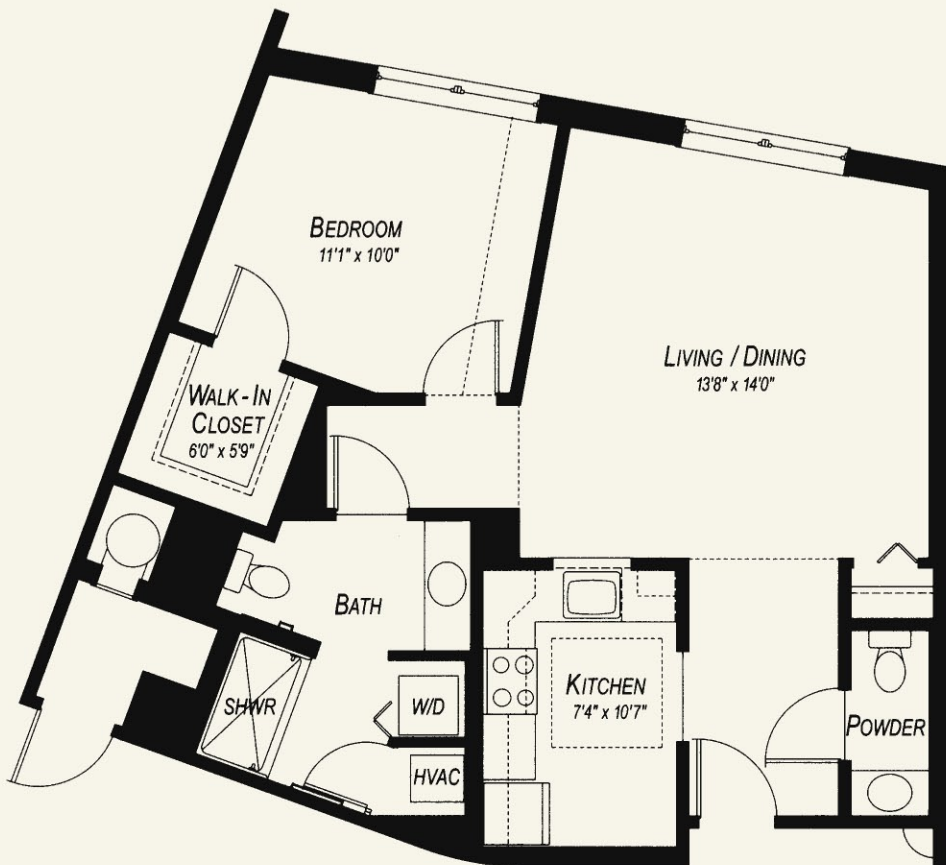

## ONE BEDROOM – TYPE A2

709 square feet

Actual square footage and room dimensions may vary slightly.  
Other one bedroom plans are available.