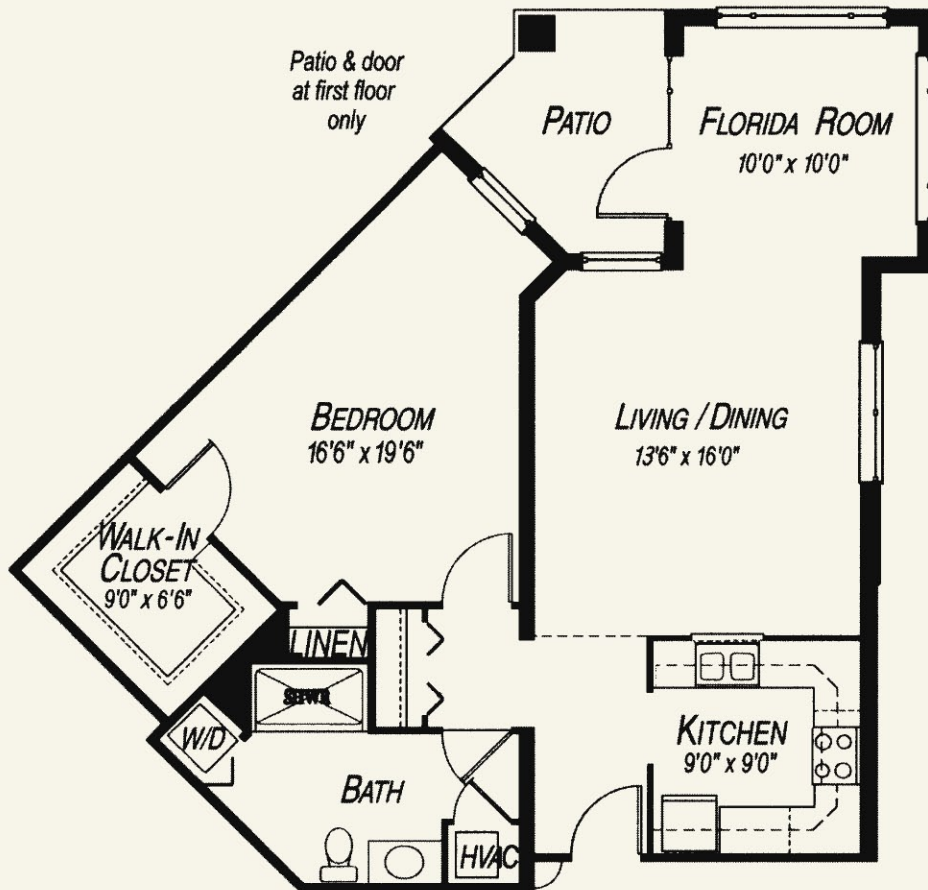

AT HEALTHPARK FLORIDA

ONE BEDROOM – TYPE D

921 square feet

Actual square footage and room dimensions may vary slightly.
Other one bedroom plans are available.