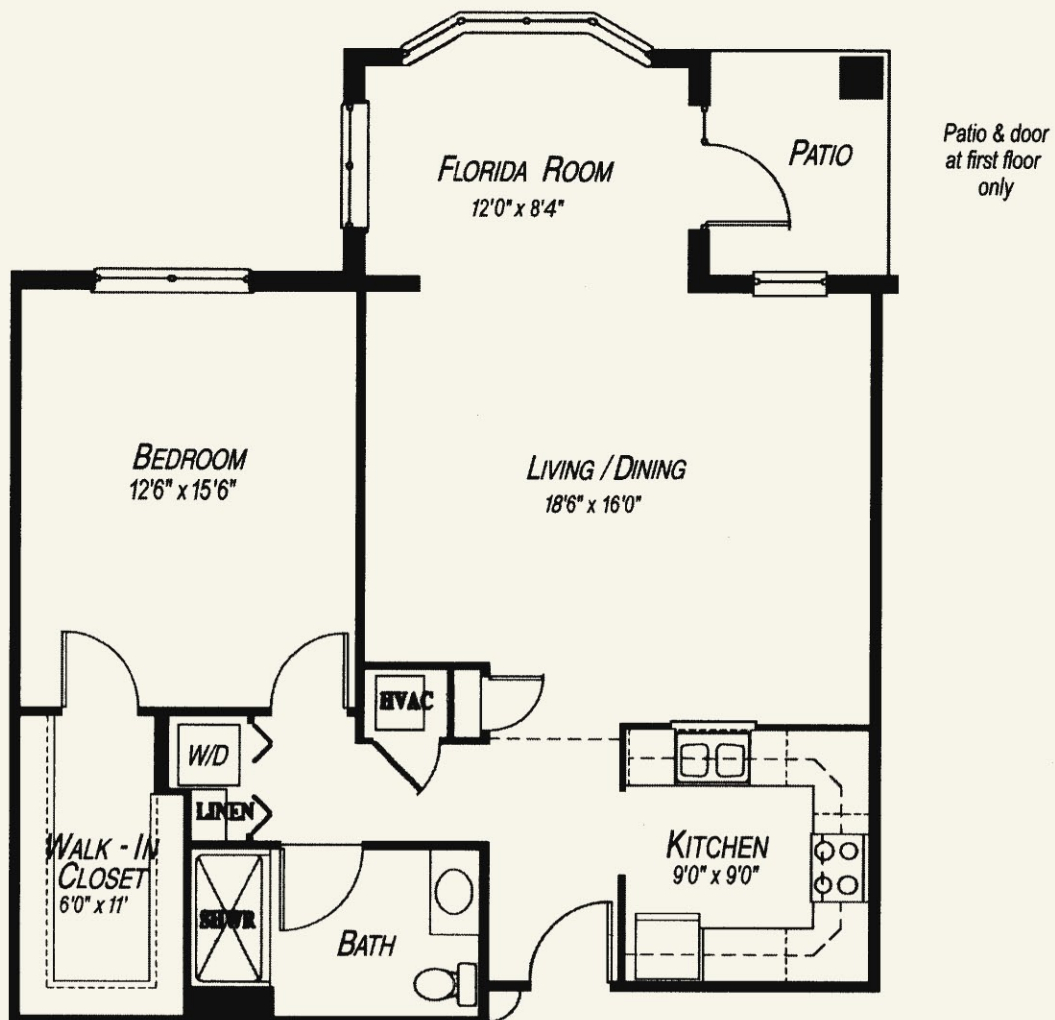

AT HEALTHPARK FLORIDA

ONE BEDROOM – TYPE E & F

931 square feet

Actual square footage and room dimensions may vary slightly.
Other one bedroom plans are available.