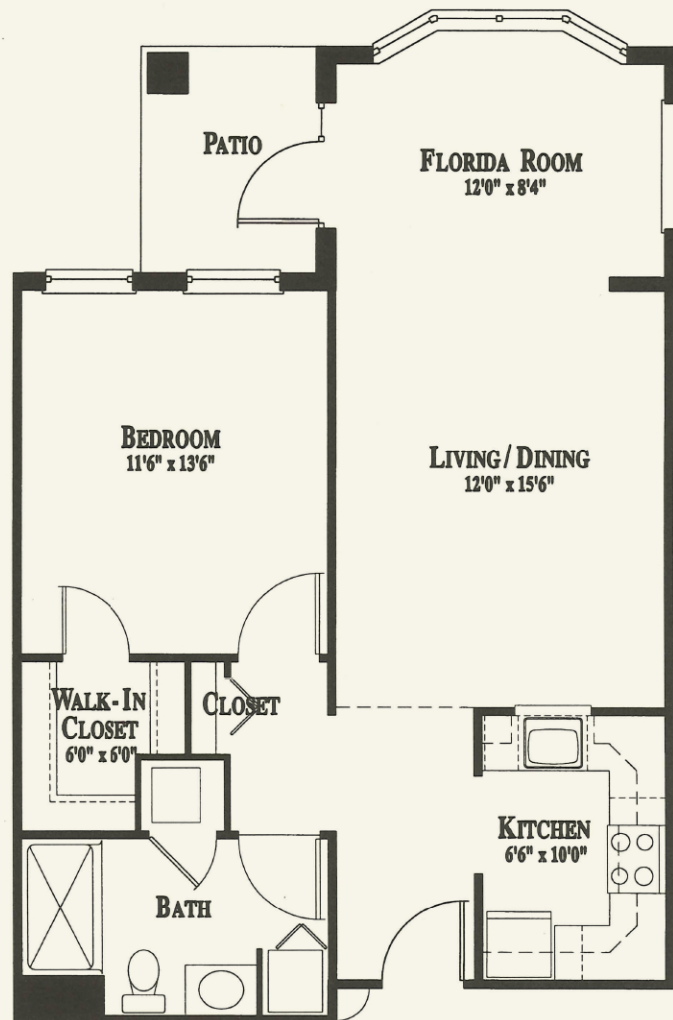

AT HEALTHPARK FLORIDA

ONE BEDROOM - TYPE B

726 square feet

Actual square footage and room dimensions may vary slightly.
Other one bedroom plans are available.