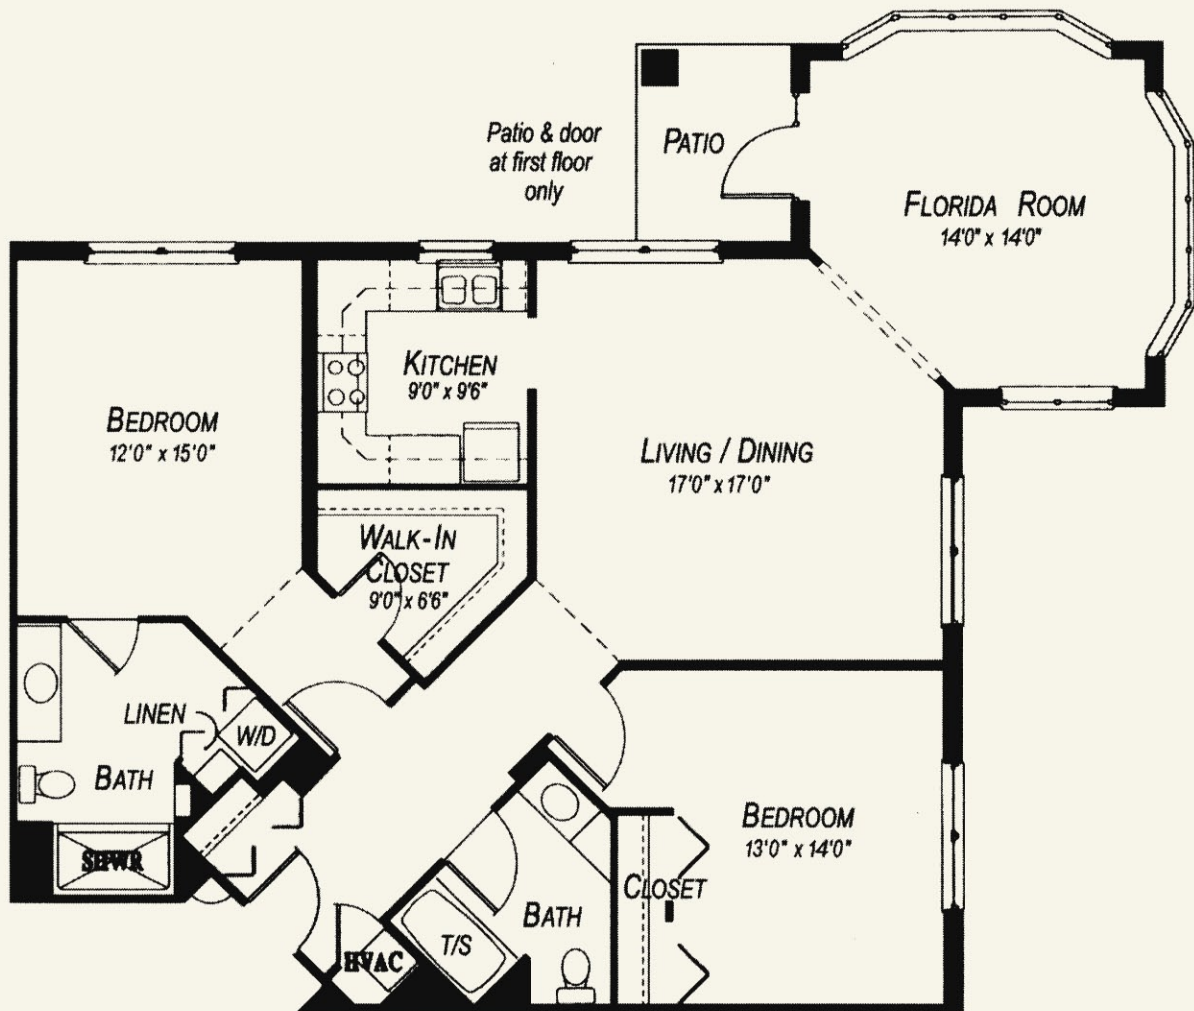

AT HEALTHPARK FLORIDA

TWO BEDROOM – TYPE J

1,355 square feet

Actual square footage and room dimensions may vary slightly.
Other two bedroom plans are available.