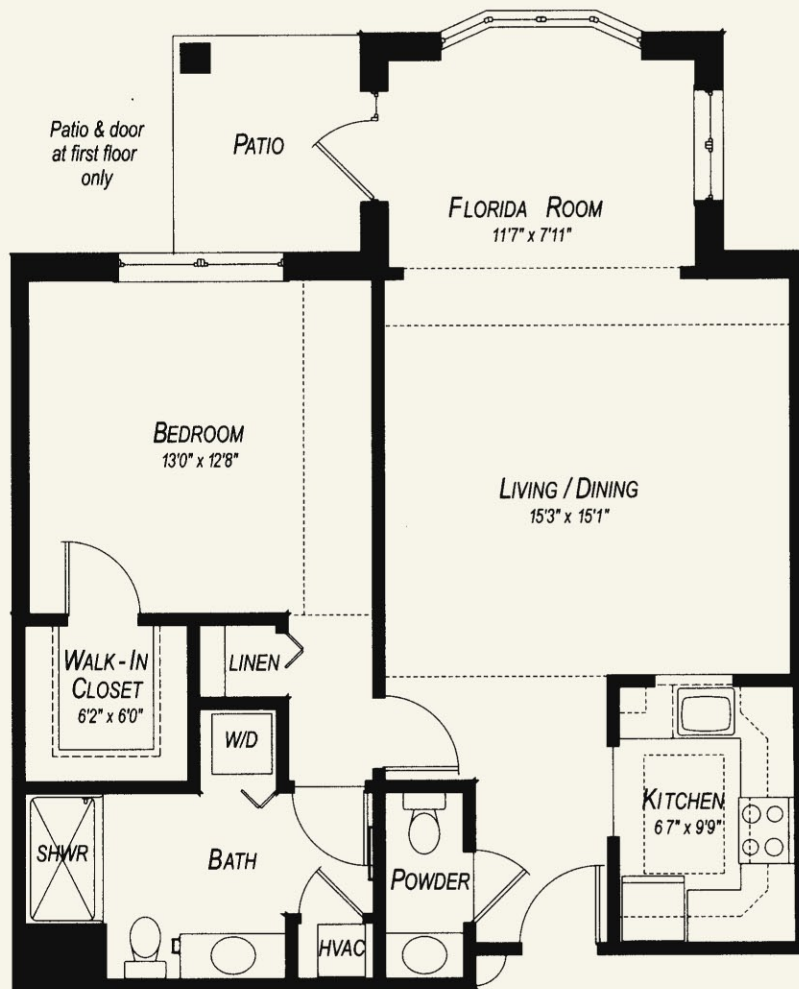

AT HEALTHPARK FLORIDA

ONE BEDROOM – TYPE B2

806 square feet

Actual square footage and room dimensions may vary slightly.
Other one bedroom plans are available.