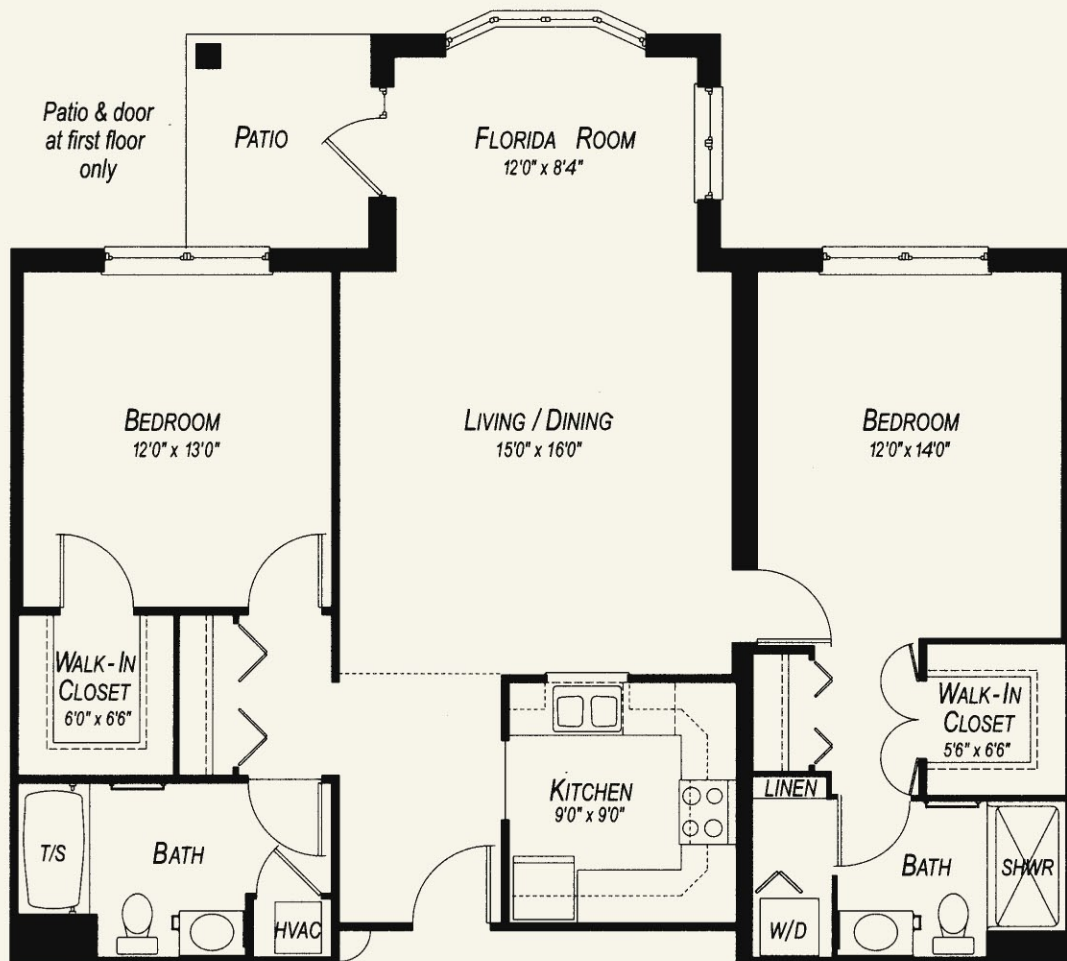

AT HEALTHPARK FLORIDA

TWO BEDROOM – TYPE I

1,166 square feet

Actual square footage and room dimensions may vary slightly.
Other two bedroom plans are available.