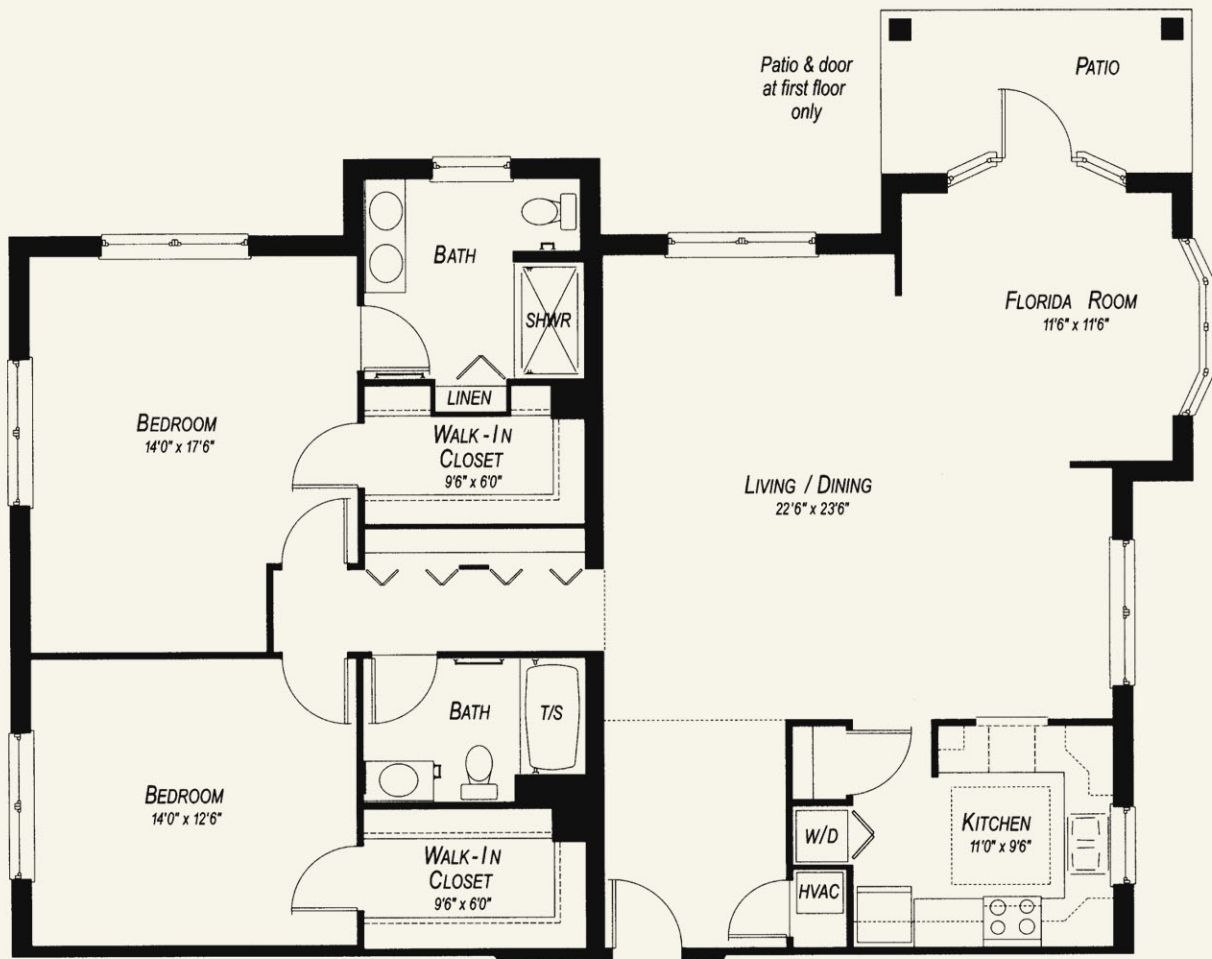

AT HEALTHPARK FLORIDA

TWO BEDROOM – TYPE L

1,547 square feet

Actual square footage and room dimensions may vary slightly.
Other two bedroom plans are available.